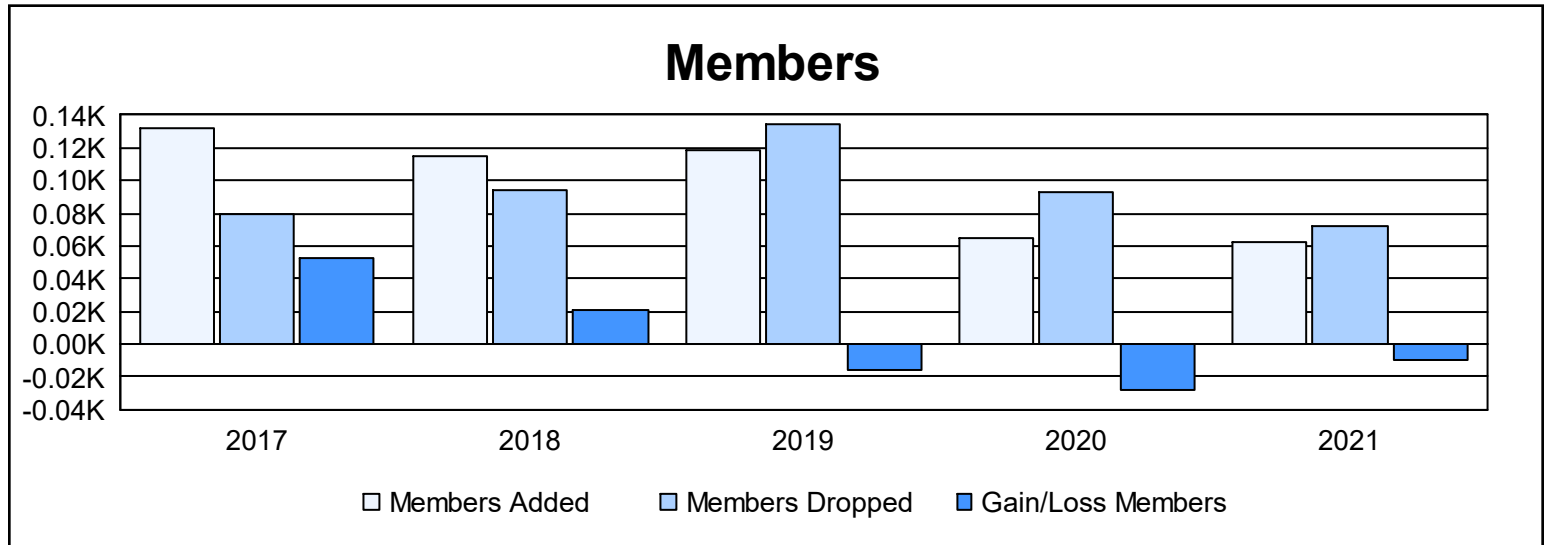

Year	New Clubs	Dropped Clubs	Gain/ Loss Clubs	New Members	Charter Members	Reinstate Members	Transfer Members	Total Member Added	Total Members Dropped	Gain/ Loss Members
2016-2017	1	0	1	107	24	1	0	132	79	53
2017-2018	1	0	1	82	32	0	1	115	94	21
2018-2019	2	0	2	70	46	1	2	119	135	-16
2019-2020	0	0	0	59	4	0	2	65	93	-28
2020-2021	0	1	-1	55	1	0	6	62	72	-10
<b>Average</b>	<b>1</b>	<b>0</b>	<b>1</b>	<b>75</b>	<b>21</b>	<b>0</b>	<b>2</b>	<b>99</b>	<b>95</b>	<b>4</b>

### Membership Composition June 2021 Cumulative